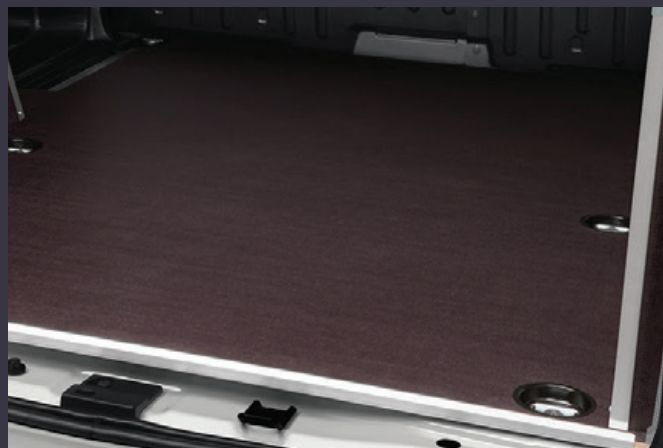

PREMIUM WOOD FLOOR SWB

€445.00

Floor protection in premium wood finish.

TOWBAR

€1,005.00

Flanged ISO tow ball for flanged towing hitch (SWB & LWB).

*INCLUDES WIRING HARNESS, BRACKET AND BALL TYPE TOWBAR.

POLYPROPYLENE FLOOR SWB